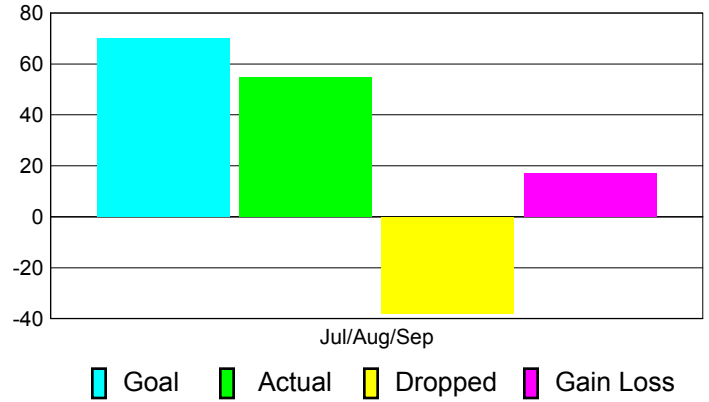

Membership Results 2012-2013

Goal, New, Dropped, Gain/Loss

Comparison of Membership Gain/Loss

Current Year Compared to the Previous Year